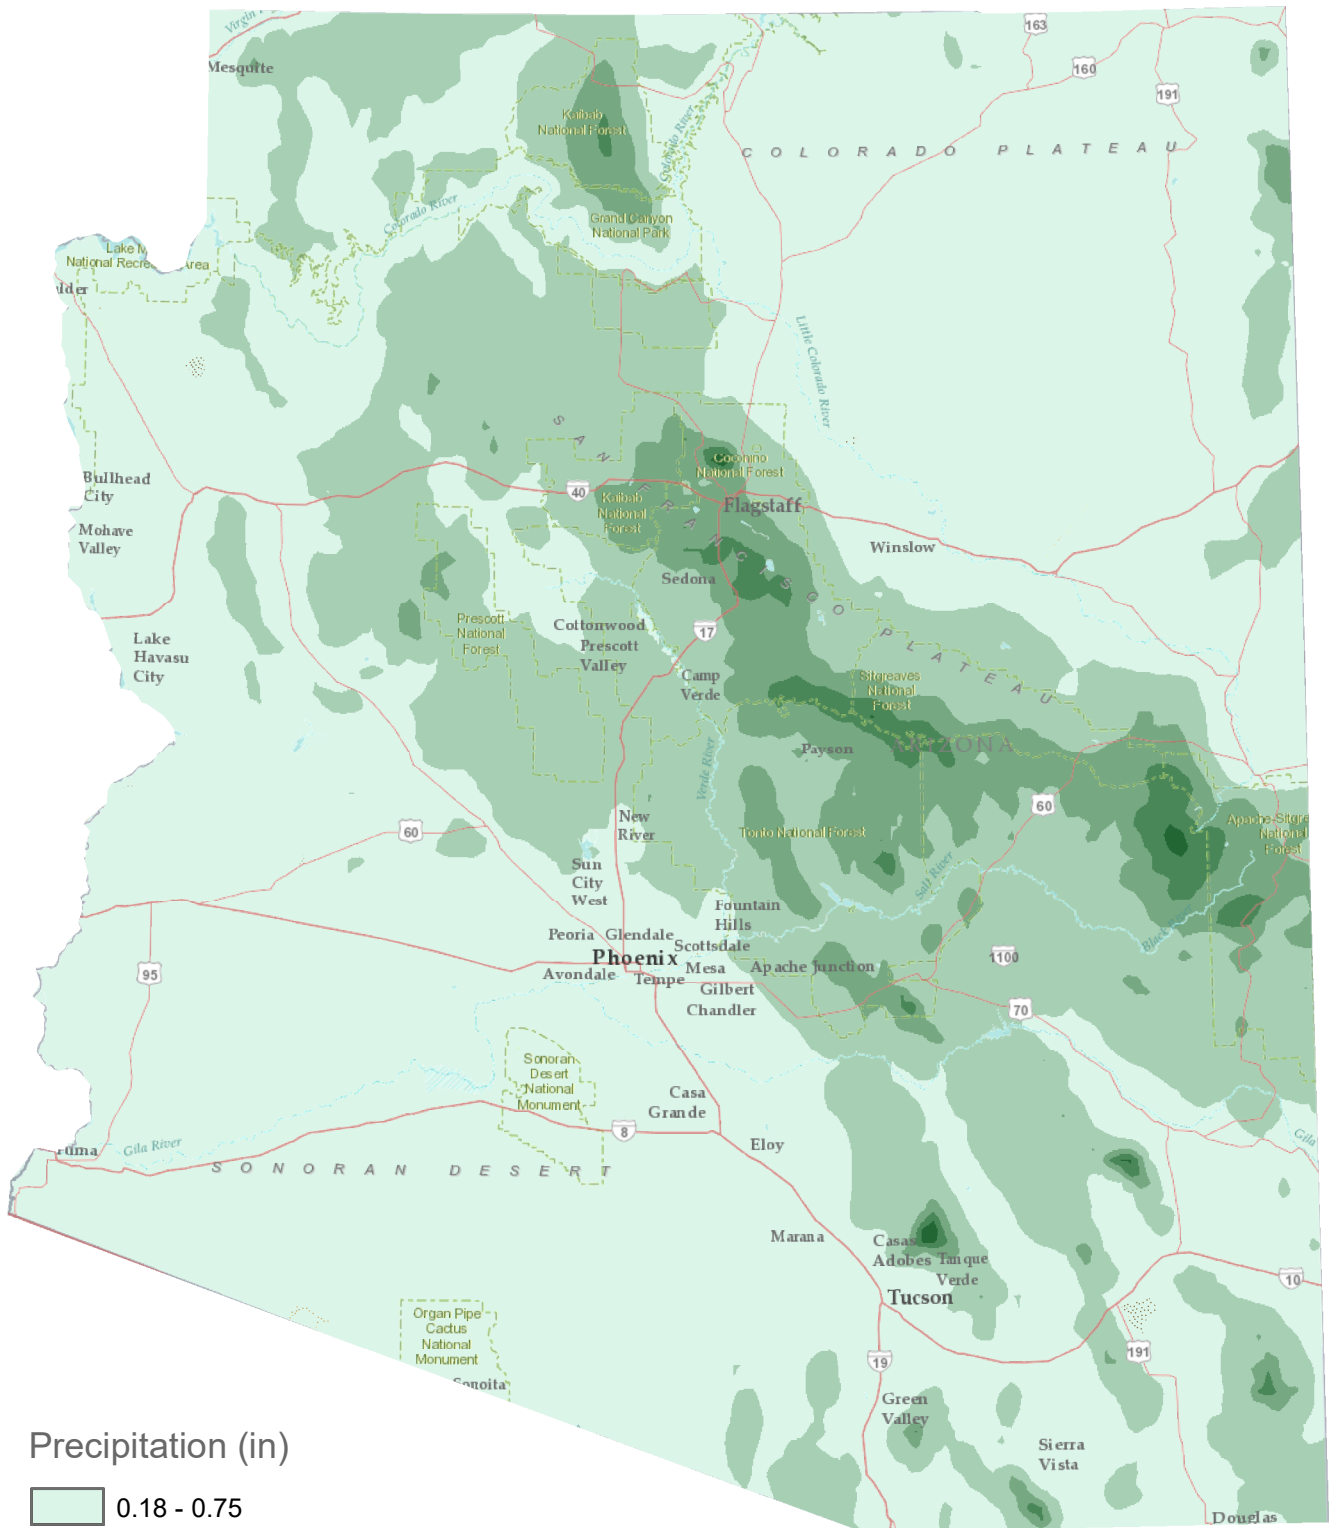

# Average November Precipitation

## Precipitation (in)

Copyright 2023 Arizona State Climate Office  
 Arizona, 1991-2020  
 Data source: PRISM  
 Date created: July 2023