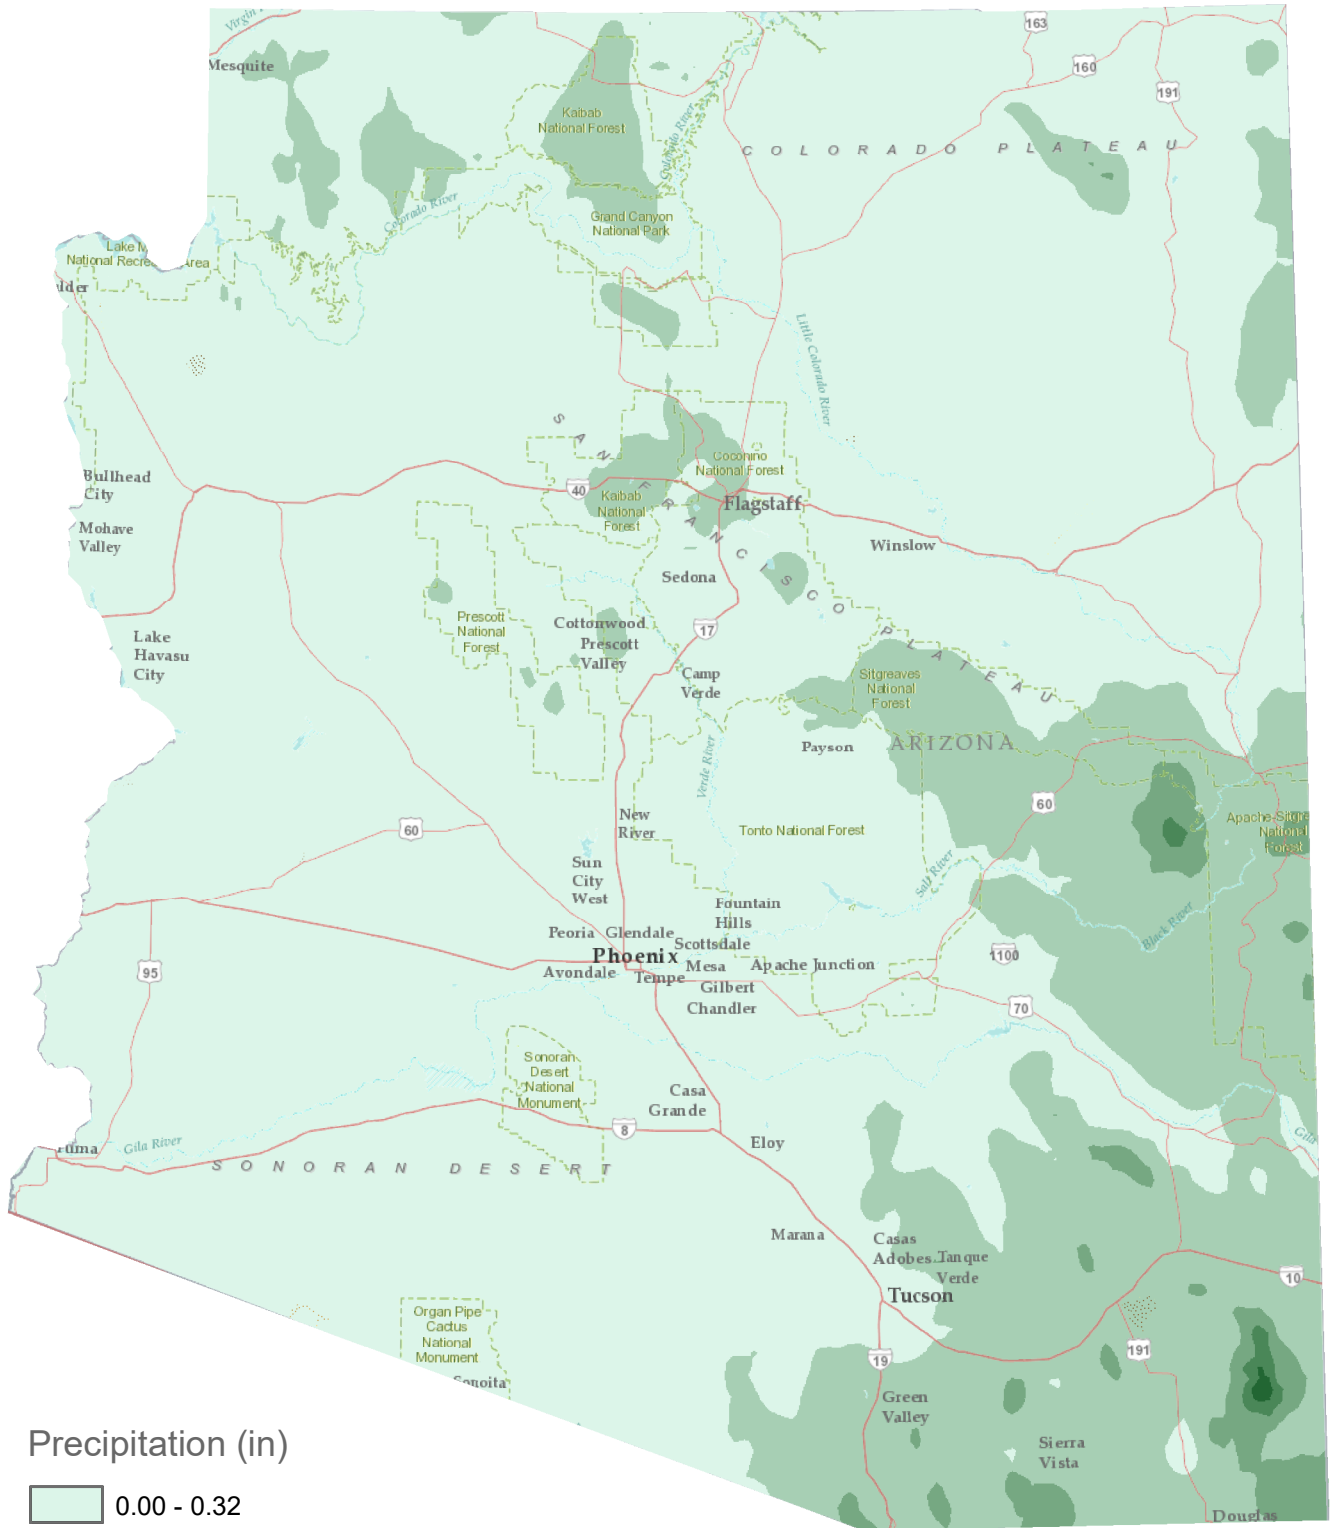

# Average June Precipitation

## Precipitation (in)

Copyright 2023 Arizona State Climate Office  
 Arizona, 1991-2020  
 Data source: PRISM  
 Date created: July 2023