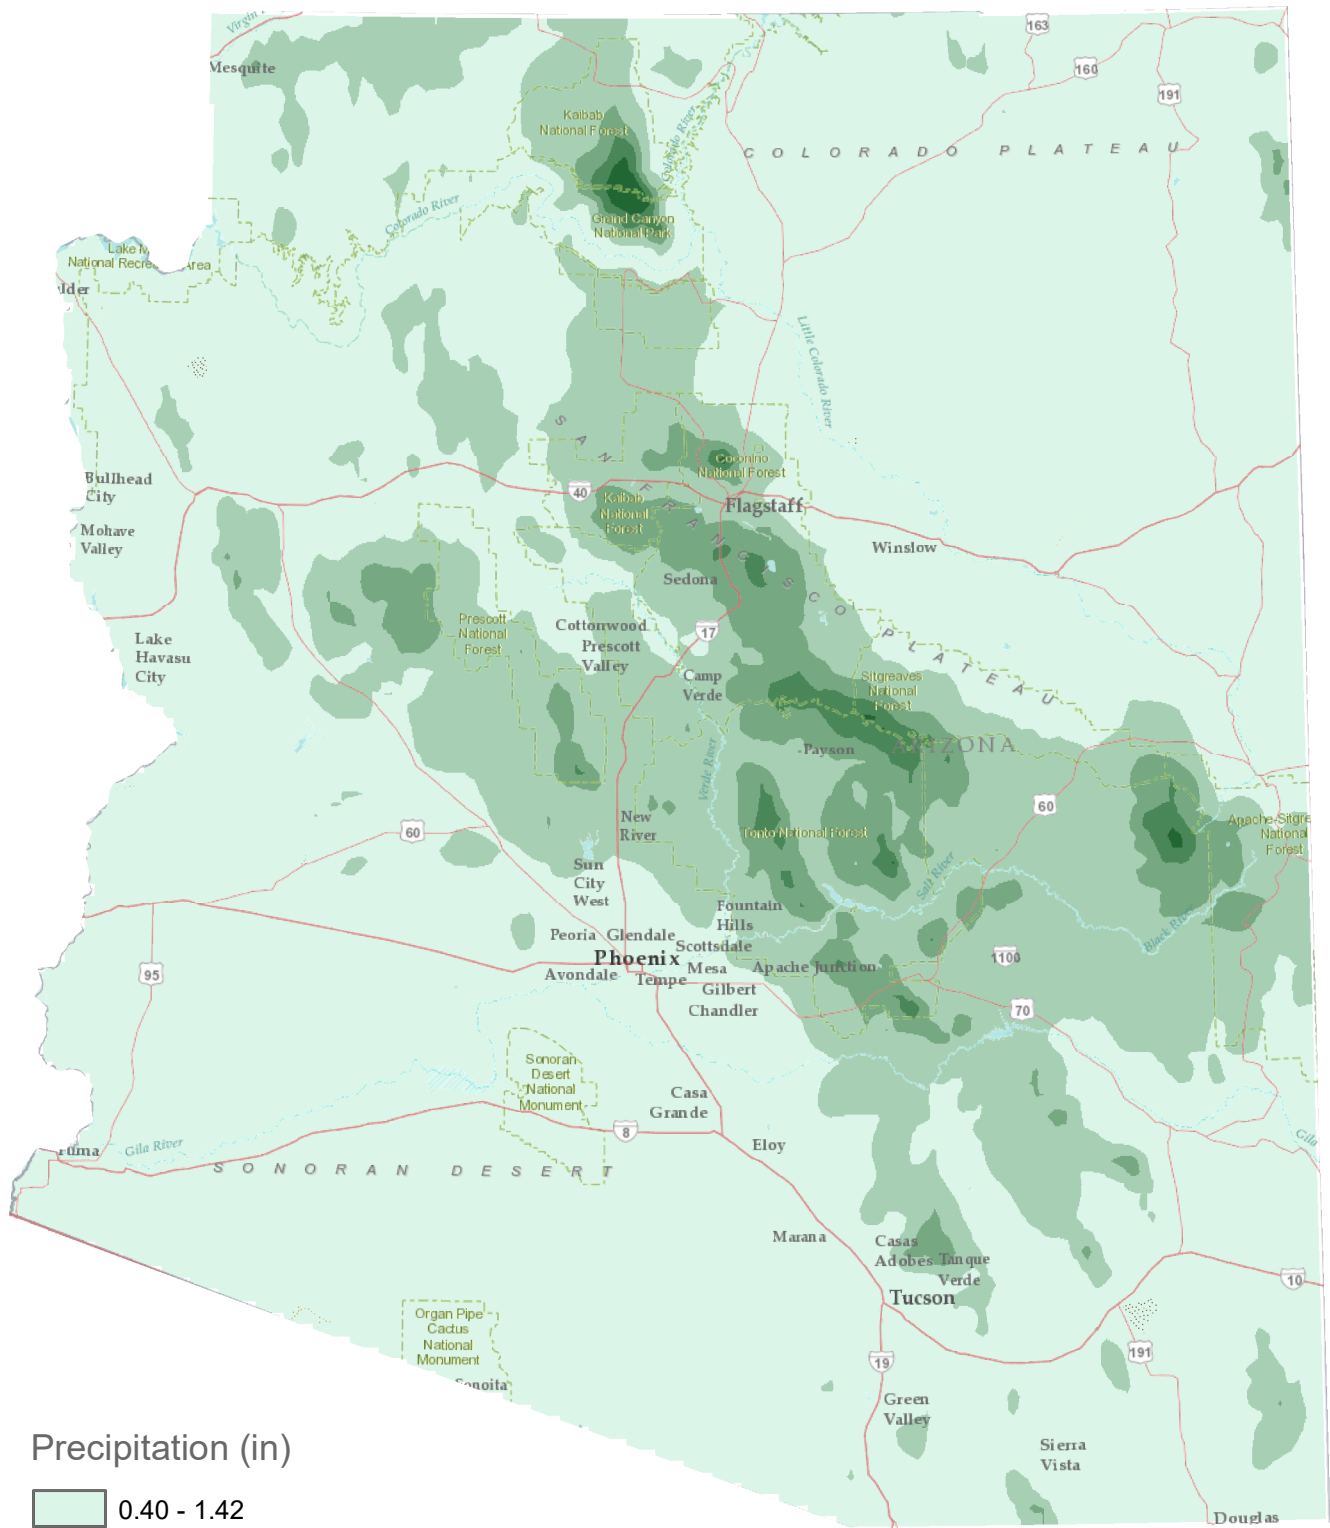

Average January Precipitation

Precipitation (in)

Copyright 2023 Arizona State Climate Office
 Arizona, 1991-2020
 Data source: PRISM
 Date created: July 2023