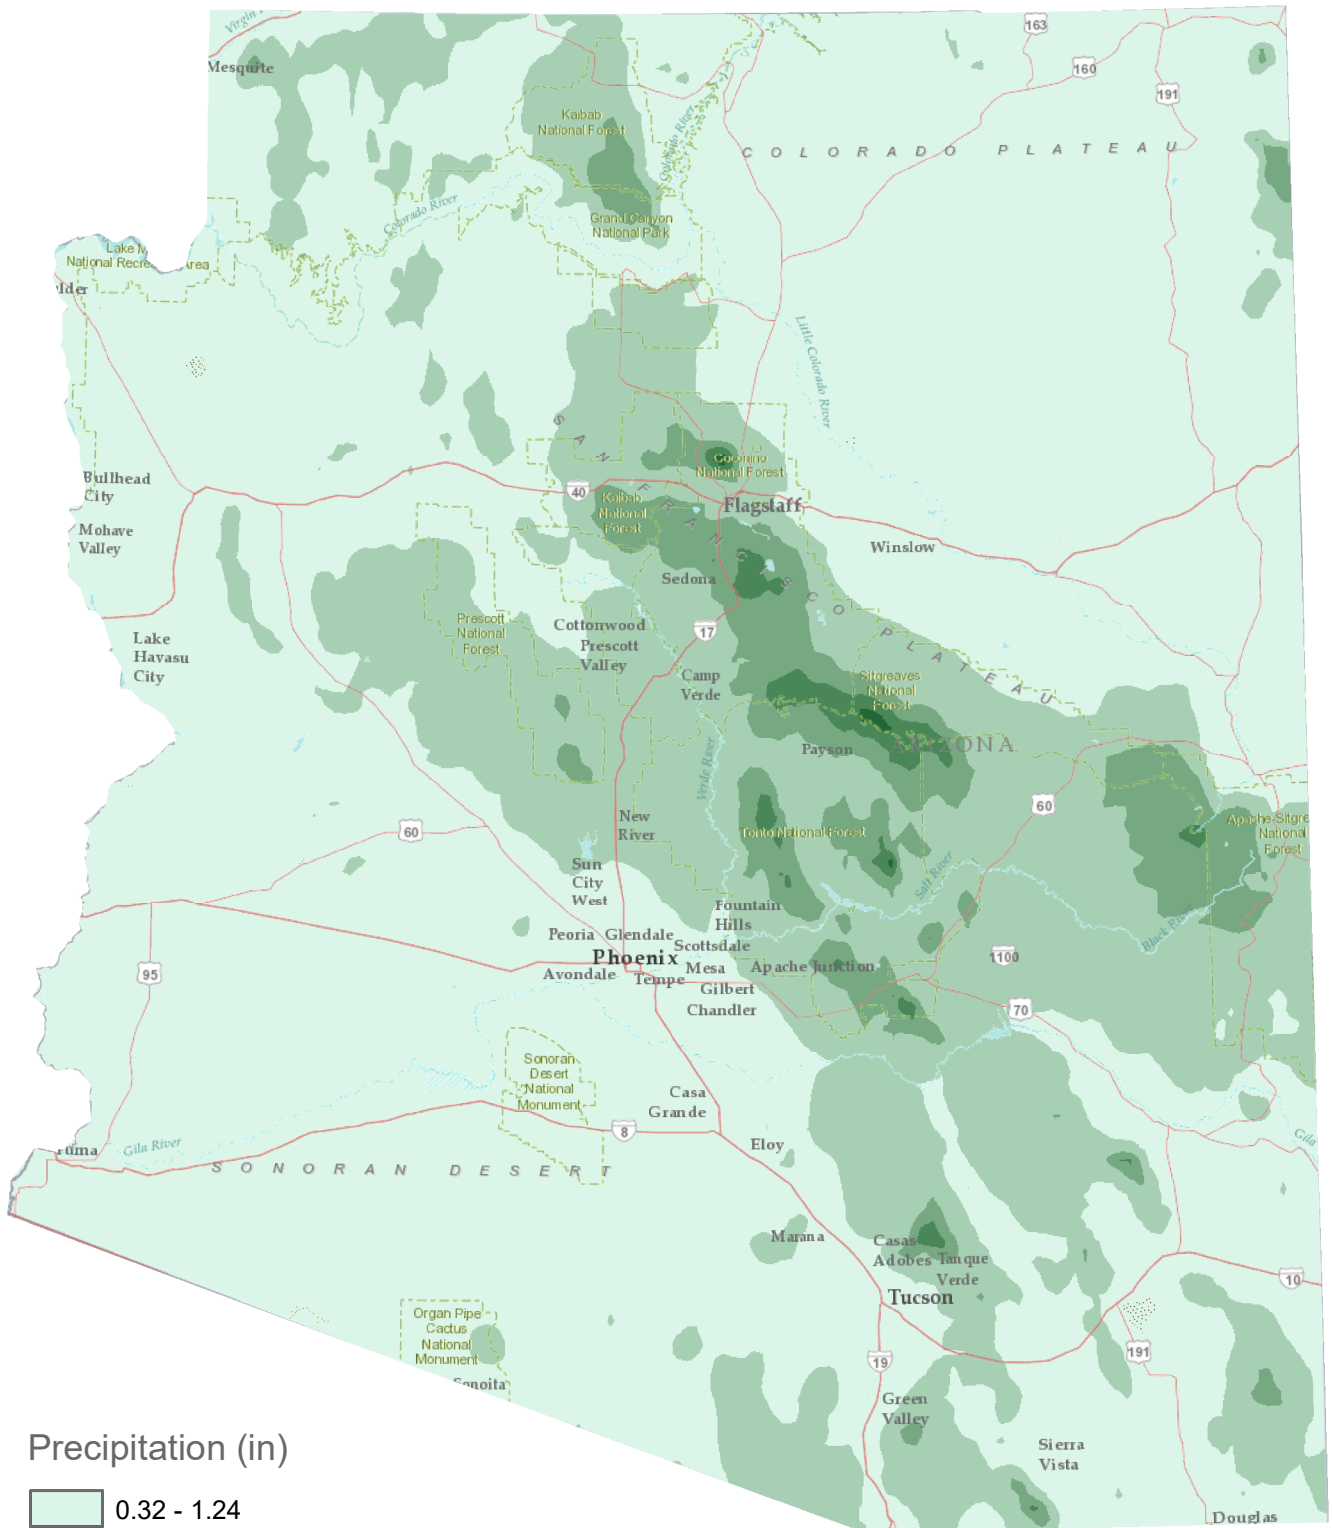

Average December Precipitation

Precipitation (in)

Copyright 2023 Arizona State Climate Office
 Arizona, 1991-2020
 Data source: PRISM
 Date created: July 2023